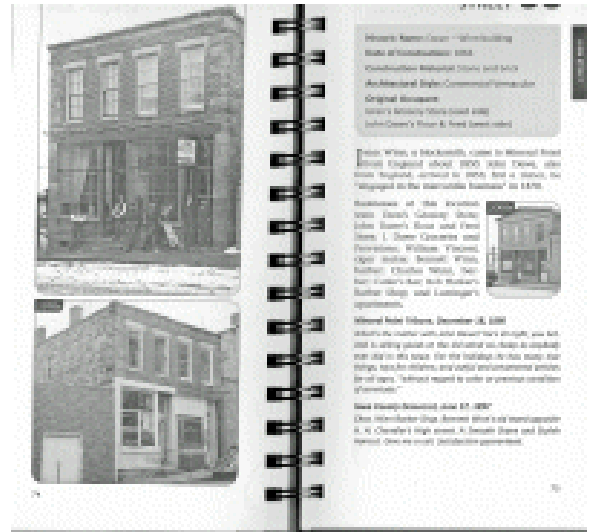

Isaac married someone. He had one son: **Charles**.

2-**Charles Winn** was born about 1849 in Wisconsin.

Noted events in Charles (Abt 1849-) life were:

- Charles appeared on the 1860 census in Mineral Point, Iowa, Wisconsin.⁶

Name: Charles Winn Age: 11 Birth Year: abt 1849 Birth Place: Wisconsin Home in 1860: Mineral Point, Iowa, Wisconsin Post Office: Mineral Point Family Number: 1012

Isaac married **Jane Treloar** on 14 Dec 1851 in Mineral Point, Iowa, Wisconsin.⁷ Jane was born in 1824 in Cornwall, England and died on 11 Sep 1892 at age 68. They had three children: **Bennett, Sarah, and Charles Isaac**.

Noted events in Jane (1824-1892) life were:

- She immigrated in 1846.
- In the 1850 census, Jane was in Mineral Point, Iowa, Wisconsin with 1st husband and sons JA and William.⁸

38 HIGH ST. Dawe - Winn Building