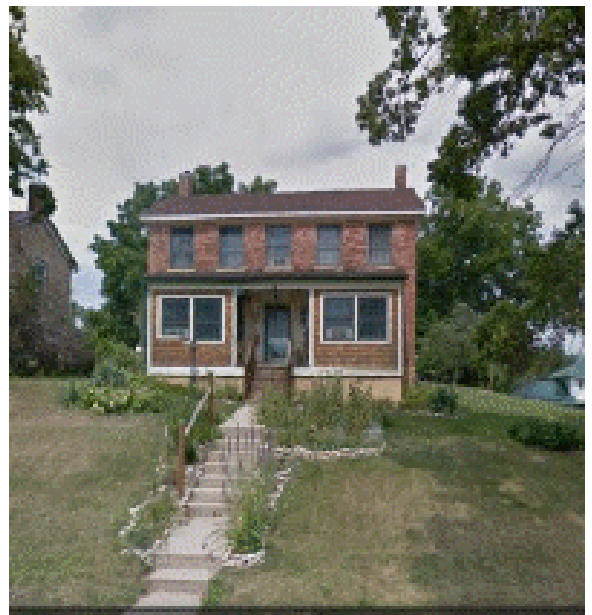

Noted events in Isaac (1817-1884) life were:

- Isaac appeared on the 1855 census in Mineral Point, Iowa, Wisconsin.²
- In the 1860 census, Isaac was in Mineral Point, Iowa, Wisconsin working as a Blacksmith, With him were his 2nd wife Jane and their children Bennett and Sarah.³ Two children from their first marriage were also there: William Thomas age 12 and Charles Winn age 11.

- He owned 105 5TH ST in 1860-1890 in Mineral Point, Iowa, Wisconsin. **NOTES**

Additional Information: THIS TWO-STORY HOUSE FEATURES A RECTANGULAR SHAPED PLAN CONFIGURATION, A STONE FOUNDATION, A RED BRICK EXTERIOR, A COMBINATION STONE AND WOOD TRIM, AND AN ASPHALT-COVERED GABLE ROOF. THE ALUMINUM SIDED, ENCLOSED FRONT PORCH DISPLAYS A CENTERED PEDIMENT WITH A SUNBURST MOTIF. STONE LINTELS APPEAR OVER THE WINDOWS, CORNICE RETURNS APPEAR IN THE GABLE ENDS, AND A WOODEN LEAN-TO IS LOCATED TO THE REAR. THE CONDITION OF THIS 1860 RESIDENCE (SEE BIB. REF. A), WHICH HAS HAD ADDITIONS MADE TO IT, IS GOOD. AT LEAST ONE OF THE SECOND-STORY WINDOWS HAS BEEN IN-FILLED.

INDIVIDUALS ASSOCIATED WITH THIS DWELLING AND THE DATES OF THEIR ASSOCIATION INCLUDE ISAAC WINN, FROM 1860 TO 1890, CHARLES WINN IN 1895, AND BEN WINN FROM 1900 TO 1925. (SEE BIB. REF. A).

105 5TH ST ISAAC WINN, FROM 1860 TO 1890